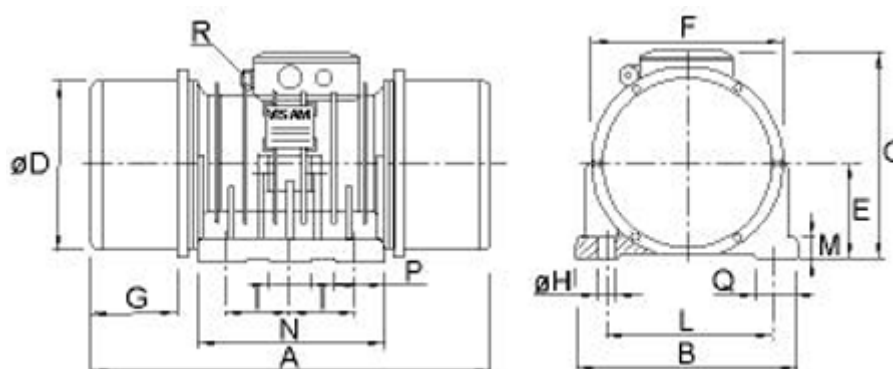

Data Sheet

Article number: 3101011220004200

Description: Vibrator motor SPV - 50 105.0 B 970kgcm
1500 o/m 12200kg 10,5kW 3x230-400V 50hz

Measures

A = 737	L = 380
B = 456	M = 50
C = 456	N = 400
d = 410	Number H = 6
E = 225	P = 130
G = 118	Q = 100
H = 32	R = M25x1,5 + M16x1,5TH
I = 130	